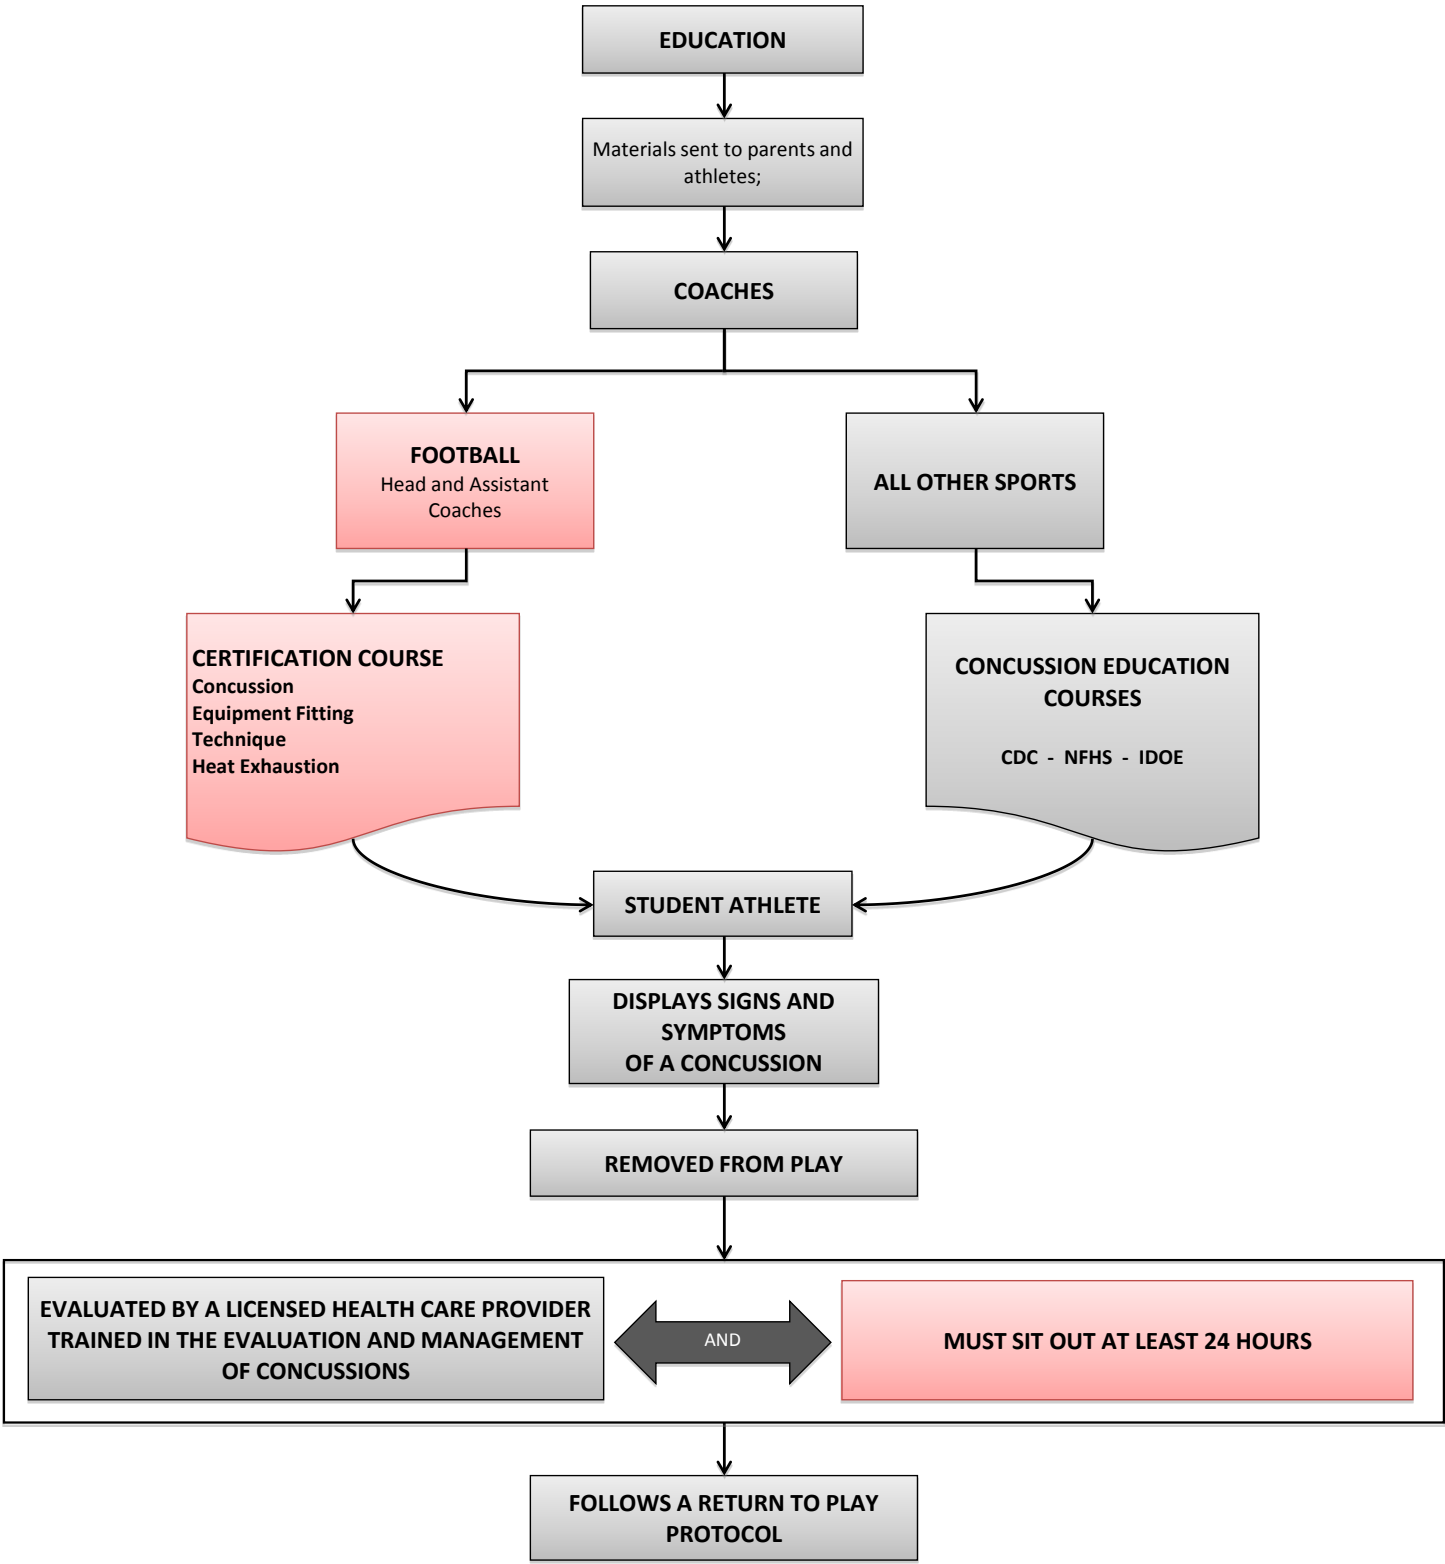

CONCUSSION FLOWCHART FOR STUDENT ATHLETES PER IC 20-34-7

NOTE: Boxes shaded in "red" indicate new legislation that will become effective July 1, 2014